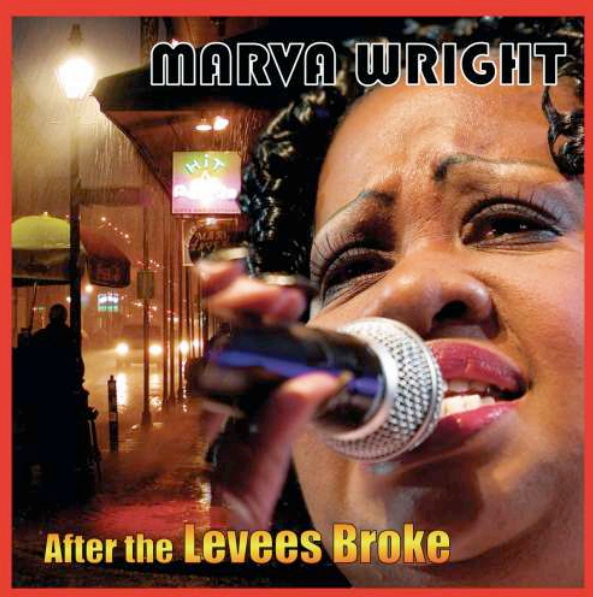

AVAILABLE MAY

AIM 5015 CD

MARVA WRIGHT

After the Levees Broke

File under: Louisiana/Rhythm & Blues

FIRST NEW RELEASE IN 5 YEARS

Selling Points

- Brand new studio recording from New Orleans's blues/soul shouter, Marva Wright
- Supported by the "cream" of New Orleans Musicians
- Brilliant covers of Classic Blues, Soul and Country

Overview

- One of the most powerful voices in New Orleans Today
- Versatile performer whose repertoire includes Pop, Blues, Gospel, Jazz and Soul
- Star of New Orleans Jazzfest and a respected singer
- Known in her home town as Bluesiana Mama and Internationally known as Louisiana's Queen of the Blues